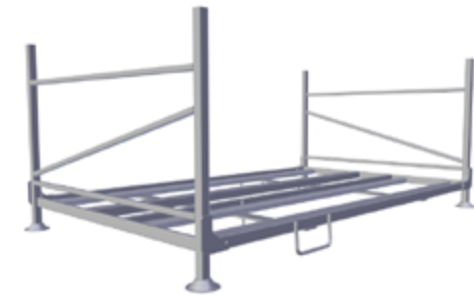

AT 35009

Load capacity	350 kg	Height	960 mm
Surface finish	Powder coating	Pallets / truck 120 cbm	150
Ground plan	2350 x 1485 mm	Pallets / container 40" HC	104
Stackability	9 / 40	Storing	Vertical