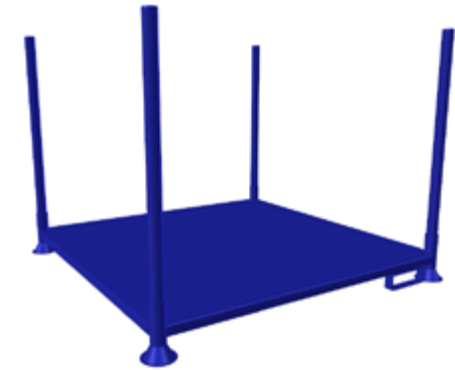

Pallets for passenger tires - HORIZONTAL

AT 91878

Load capacity	1300 kg	Height	1596 mm
Surface finish	Powder coating	Pallets / truck 120 cbm	120
Ground plan	2140 x 2140 mm	Pallets / container 40" HC	100
Stackability	5 / 20	Storing	Horizontal