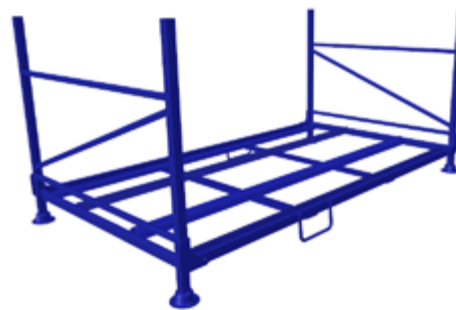

AT 009

Load capacity	350 kg	Height	1057 mm
Surface finish	Powder coating	Pallets / truck 120 cbm	150
Ground plan	2343 x 1328 mm	Pallets / container 40" HC	117
Stackability	8 / 32	Storing	Vertical